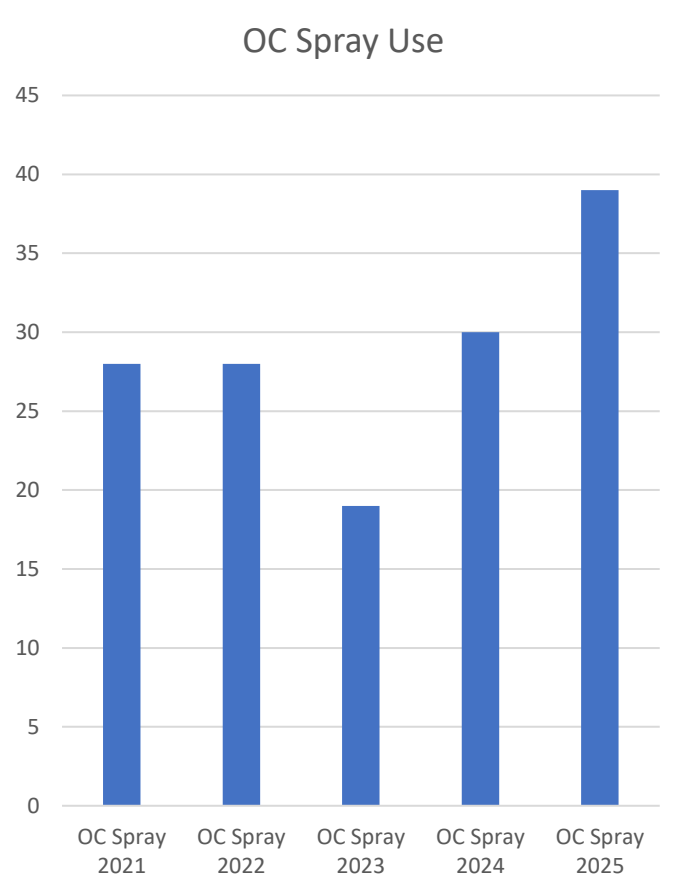

Use of Force Graphs

Taser Deployment

Taser Laser

Taser Deployment Yearly

Jan - December Month/Year Comparisons - Use of Force

Total Use of Force By Year (Year to Year Comparisons - year to date for 2025)

Yearly Type Use of Force Comparison