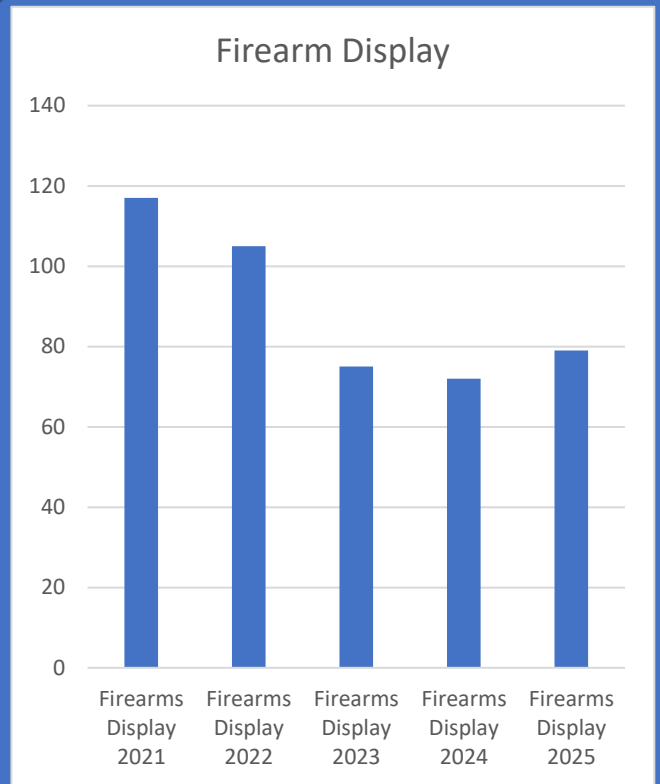

Use of Force Graphs

Taser Deployment

Taser Laser

Taser Deployment Yearly

Jan - December Month/Year Comparisons - Use of Force

Total Use of Force By Year (Year to Year Comparisons - year to date for 2025)

Yearly Type Use of Force Comparison