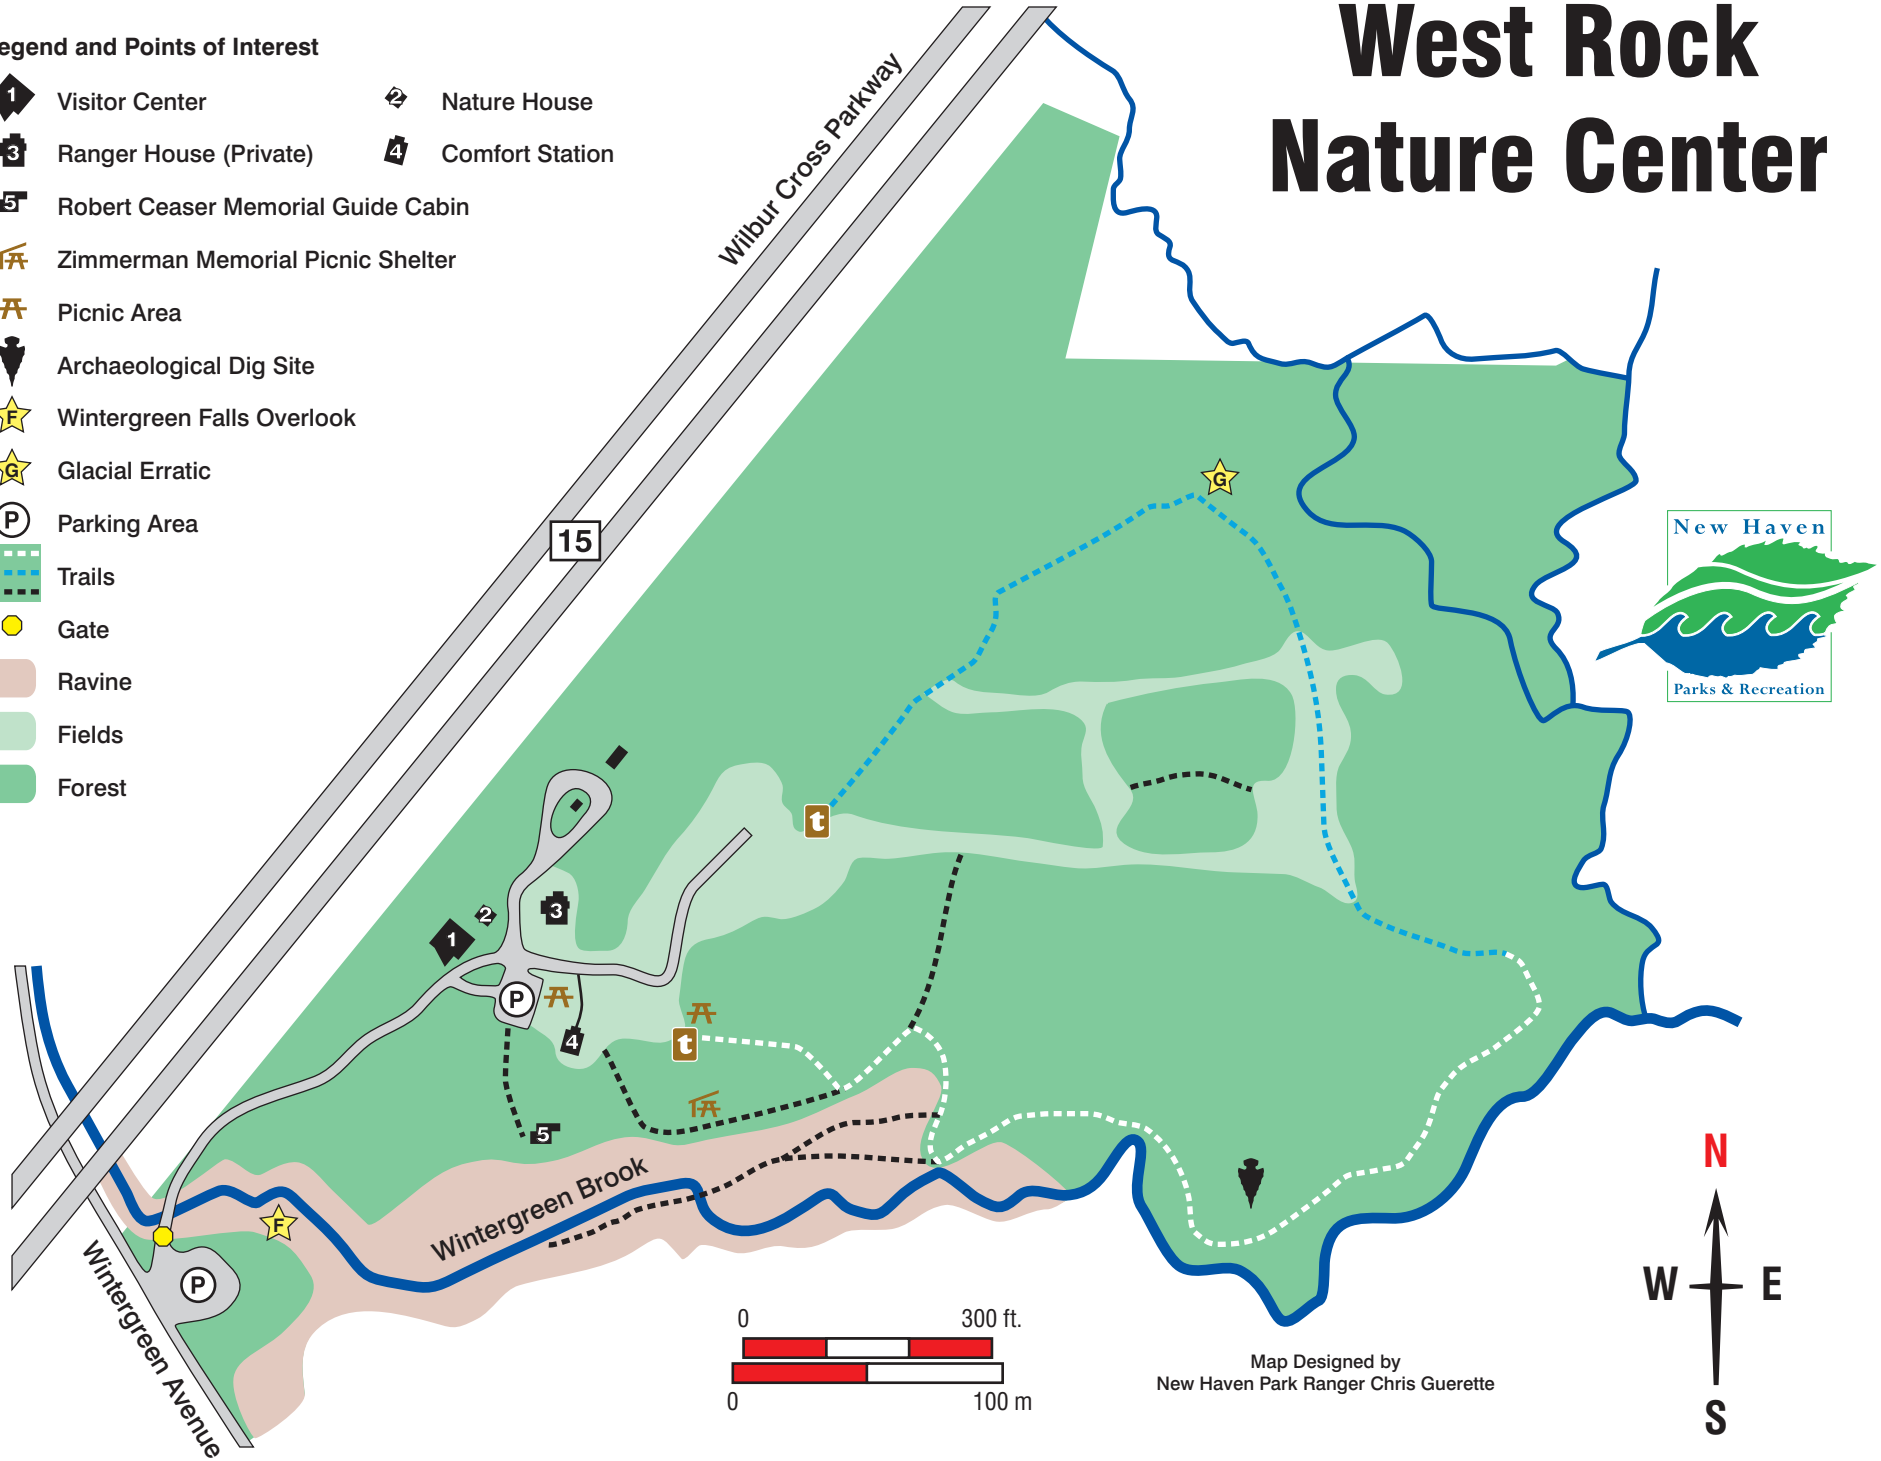

West Rock Nature Center

Legend and Points of Interest

-  Visitor Center
-  Ranger House (Private)
-  Robert Ceaser Memorial Guide Cabin
-  Zimmerman Memorial Picnic Shelter
-  Picnic Area
-  Archaeological Dig Site
-  Wintergreen Falls Overlook
-  Glacial Erratic
-  Parking Area
-  Trails
-  Gate
-  Ravine
-  Fields
-  Forest
-  Nature House
-  Comfort Station

Map Designed by
New Haven Park Ranger Chris Guerette